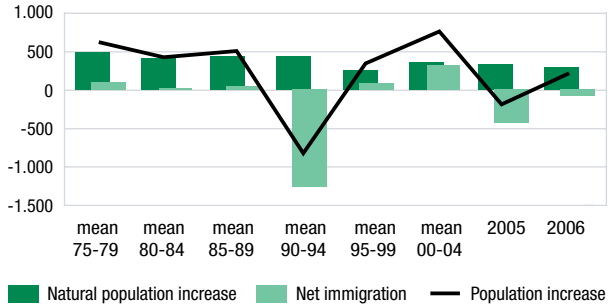

Population by gender and age groups 1 Jan. 2007

	Males	Females	Total
Total	25.135	23.215	48.350
0-6 years	2.543	2.389	4.932
7-14 years	3.029	2.892	5.921
15-17 years	1.296	1.156	2.452
18-24 years	2.326	1.936	4.262
25-59 years	11.566	10.138	21.704
60-66 years	1.784	1.540	3.324
67 years +	2.591	3.164	5.755

Population changes

Population by age groups and marital status. 2006